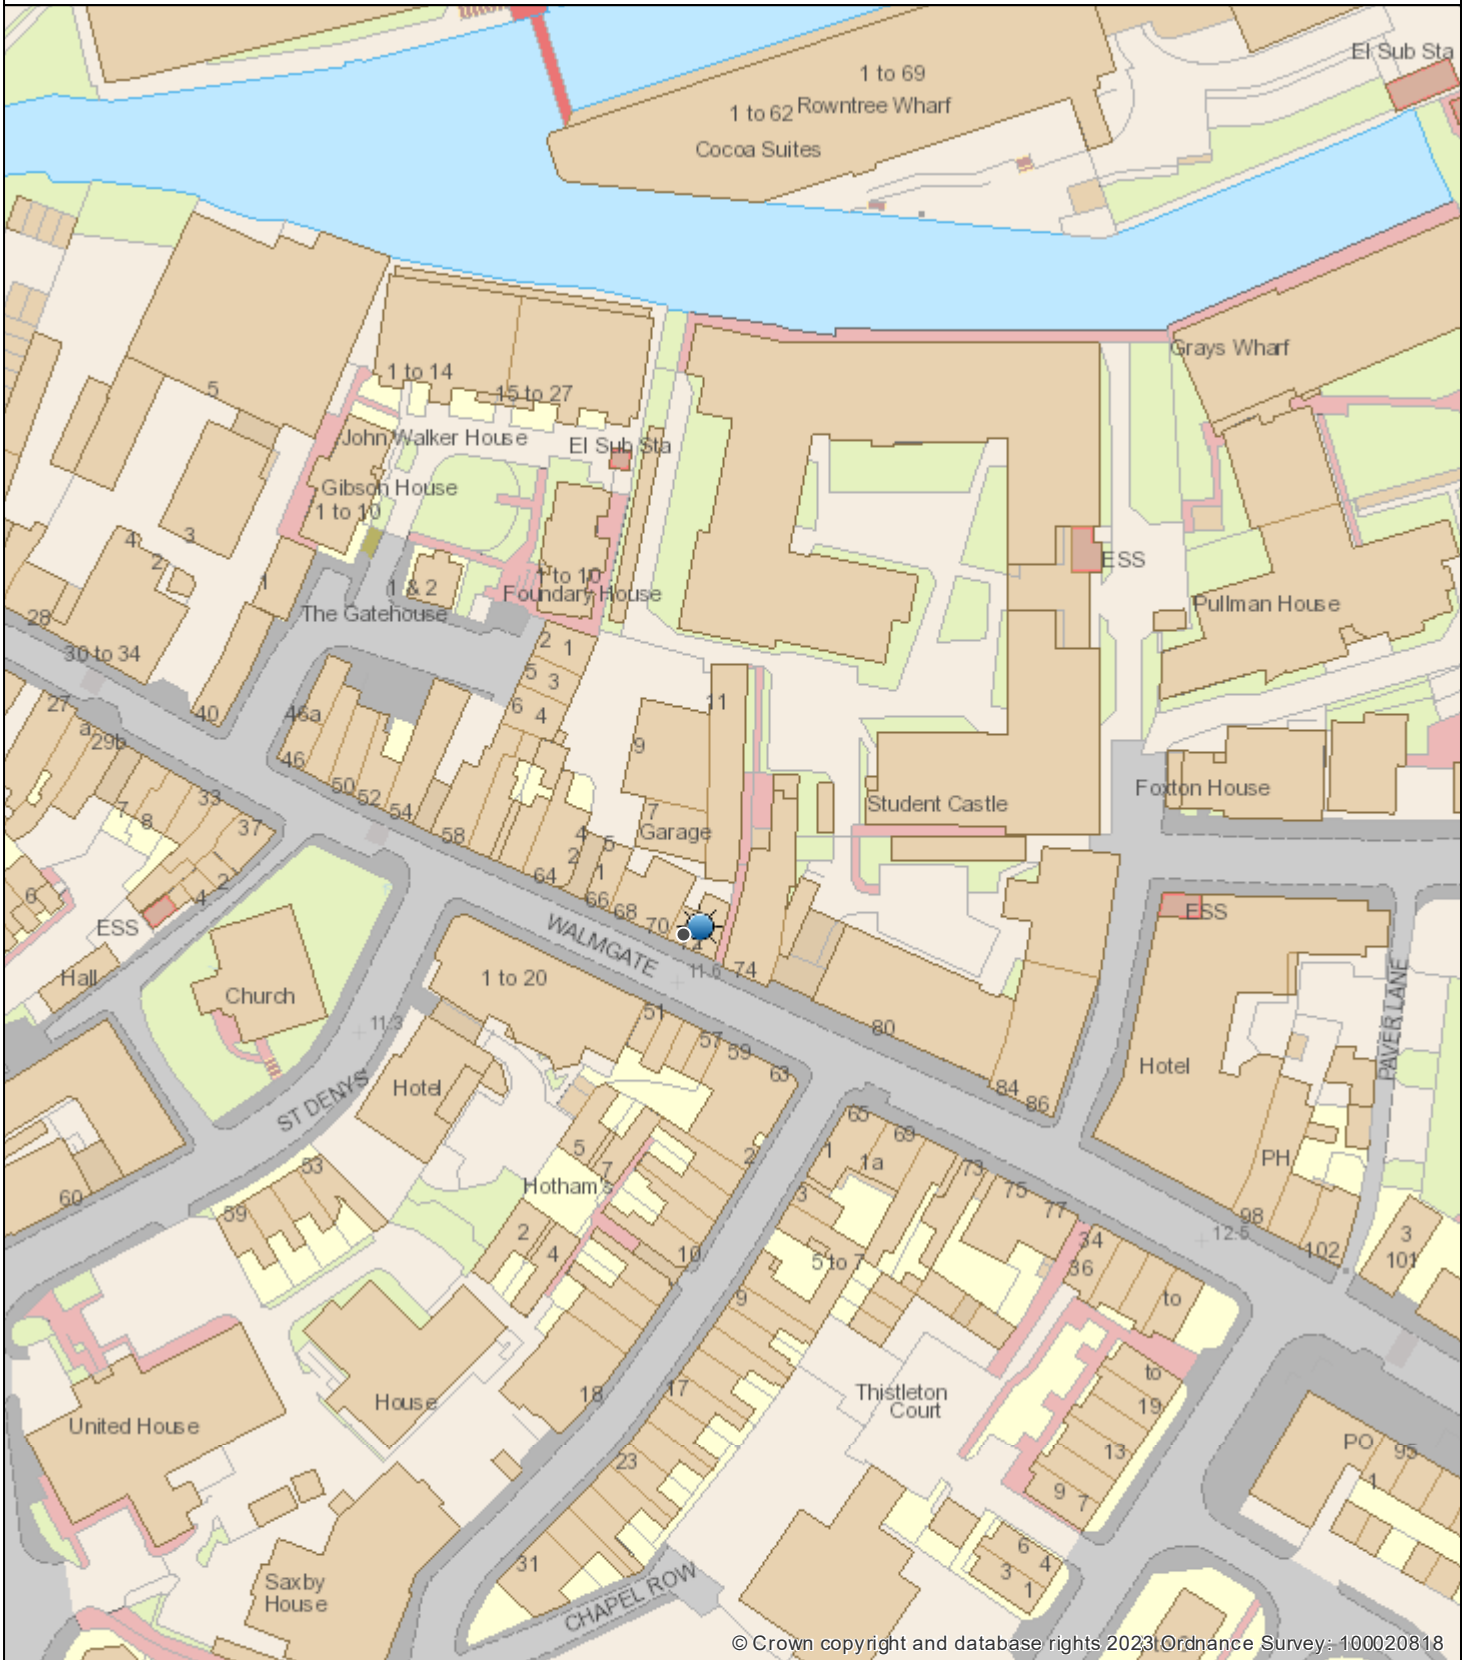

# Annex 6 map of area

© Crown copyright and database rights 2023 Ordnance Survey: 100020818

**Date:** 29 Jun 2023  
**Author:** City of York Council  
**Scale:** 1:1,250